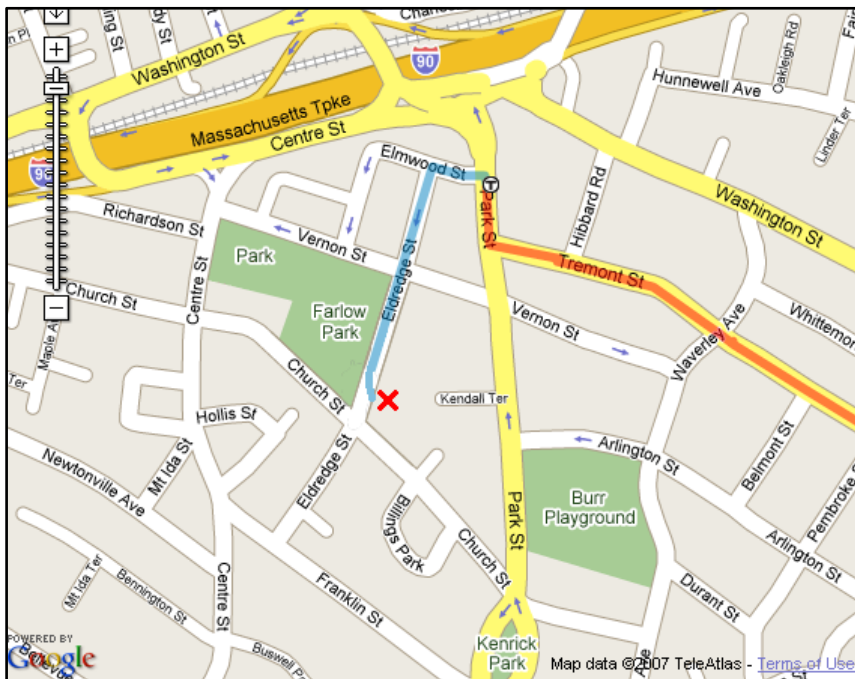

Email activities@slaanei.org for more information.

DIRECTIONS TO GRACE CHURCH

MASS PIKE/RTE. 90 FROM THE WEST: Take Exit 17 (Newton) and merge onto the one-way loop at the end of the exit ramp. Take your first right on Centre Street. At the first set of lights, go left on Church Street. Then take the first left on Eldredge Street and Grace Church will be the first building on your right side.

FROM RTE. 128 (ROUTE 95): Follow 128 (Route 95) to Newton, Exit 24 (Route 30) onto South Avenue toward Newton. The Marriott Hotel Newton will be on your left as you proceed East on Rte. 30/Commonwealth Ave. for a little more than 3 miles. Turn left on Centre Street at the lights. Church Street will be on your right in approximately 1.4 miles. Turn right on Church Street (at the lights) and then take the first left on Eldredge Street and Grace Church will be the first building on your right side. Please note: if you pass Church Street, you will find yourself going around the rotary at the **Crown Plaza**! Just go around and take a right on Centre Street. Church Street will be the second left.

FROM THE NORTH: Take Route 93 South to Exit 20, Massachusetts Turnpike West (I-90). Follow the Mass Pike to Exit 17 (Newton) and go straight through the first set of lights. Avoid the Mass Pike West entrance on your left. Continue straight through the second set of lights at this intersection. Bear left and proceed around the **Crown Plaza** back over the Mass Pike. Take your first right on Centre Street. At the first set of lights, go left on Church Street. Then take the first left on Eldredge Street and Grace Church will be the first building on your right side.